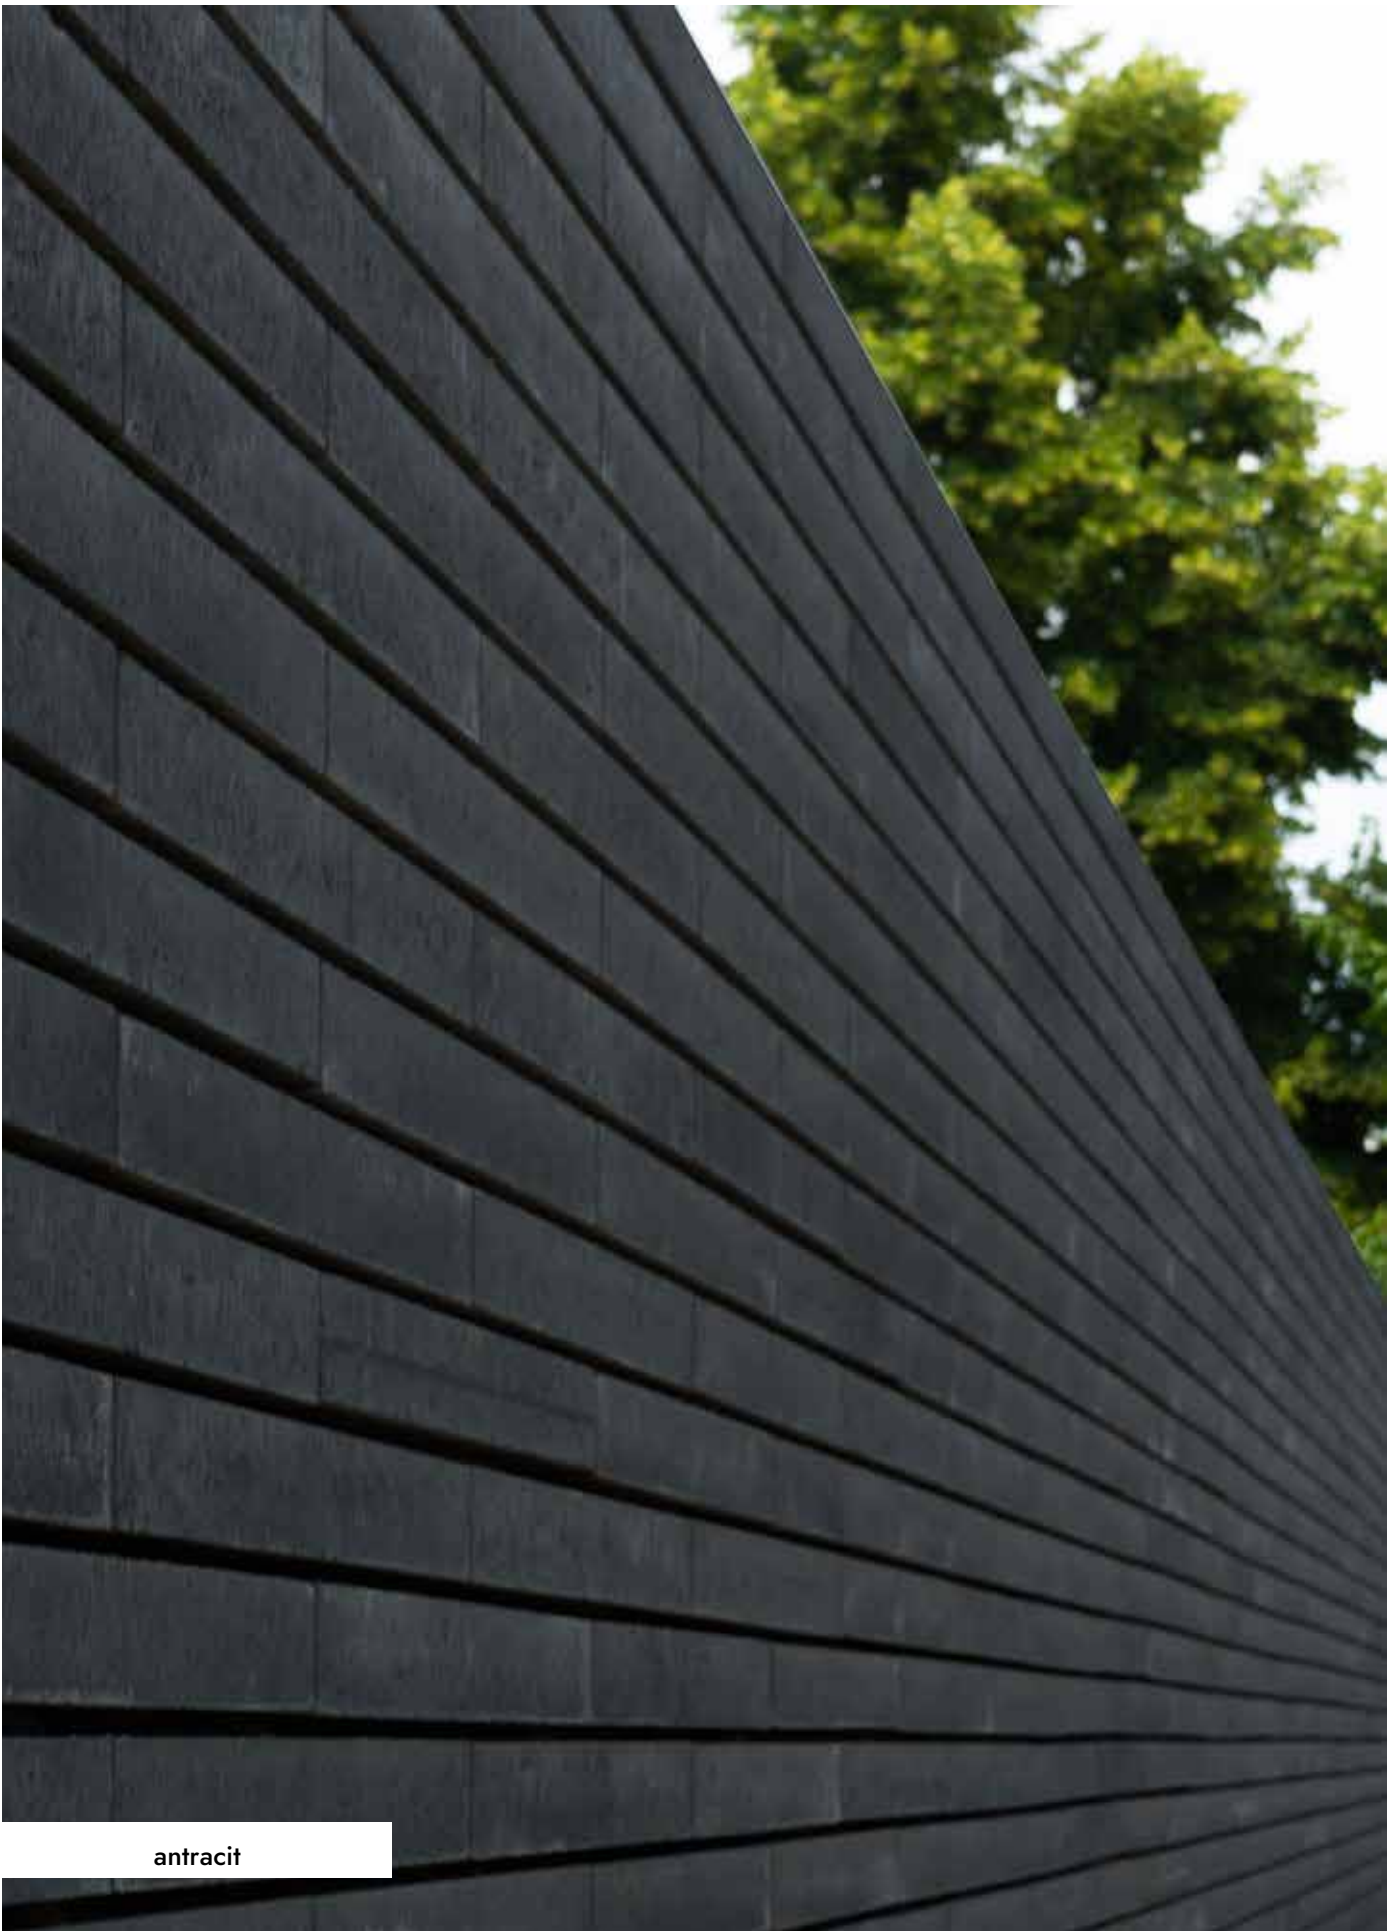

## MODULO KERÍTÉS FEDLAP (MKF)

ár / db	1.350 Ft/db
vastagság	7,5 cm
méret	60 x 30 cm
db / raklap	60
m <sup>2</sup> / raklap	10,80
kg / raklap	1810
sor / raklap	10

antracit és fehér

**antracit**

A large wooden barrel with three metal bands stands on a stone patio. To its left is a smaller wooden bucket with two handles, and in front of it is a simple wooden stool. The background features a stone wall with a small window and a large umbrella. The scene is set outdoors with greenery and a lawn.