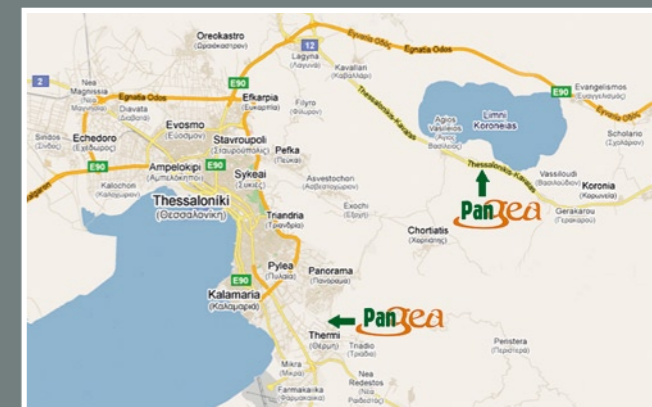

Profile

The company was established in 1995 and it exclusively deals with natural stones, mainly for outdoor use (paving, walling & wall cladding, landscaping and garden decoration).

Offices, showroom and stockyard (totally 20.000m²) are located near village Agios Vasilius 27 km east of the city of Thessaloniki in northern Greece.

A separate garden park exhibition (1.500m²) welcomes visitors inside the city of Thessaloniki.

Export Activity

PANGEA is exporting since 1995 all kinds of Greek slates in different selections (flagstones, machine and hand cut paving as well as wall cladding, roofing slabs, etc.), as well as landscaping stones and pebbles to various countries all over the world.

The company's strategy is to have only few serious and long-lasting partners in every country, who will promote the marketing of our products in their region and whom we do support at the most. PANGEA is working in exclusivity with various quarries, from which we get stones produced, selected, packed and loaded according company's specific criteria.

A further advantage is the central geographical position of Thessaloniki with nearby highway junction (4-5 days transit time to the most European destinations) as well as the container port of the city (12-15 days transit time to all European ports).

Our export oriented quality, knowledge of the matter and our prompt responsible service guarantee for 'PANGEA.